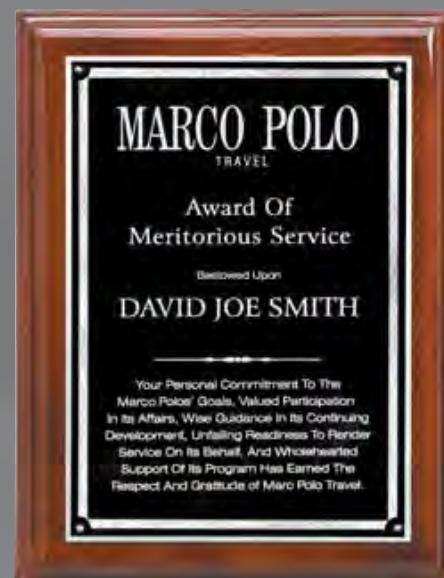

Walnut piano-finish plaque,
black textured engraving plate silver border

WP210DD..... 8 X 10 .....72.00
WP210E..... 9 X 12 .....82.50
WP210FF..... 12 X 15 .....124.50

Laser engravable plates. Individually boxed.