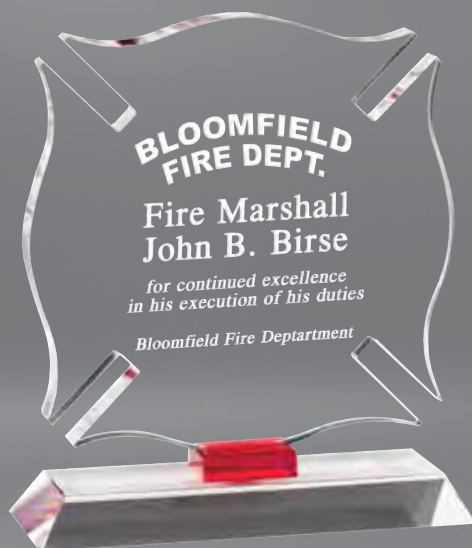

CRY468.....6 1/4 X 7 1/4.....315.75

RFB154.....8.....112.25
4" X 6" GLASS

Engravable gift items. Individually boxed.

American Tribute

plaque boards made from solid American walnut

AT35.....13 X 24209.25

Genuine walnut plaques
quartz clock movement
black brass engraving plate