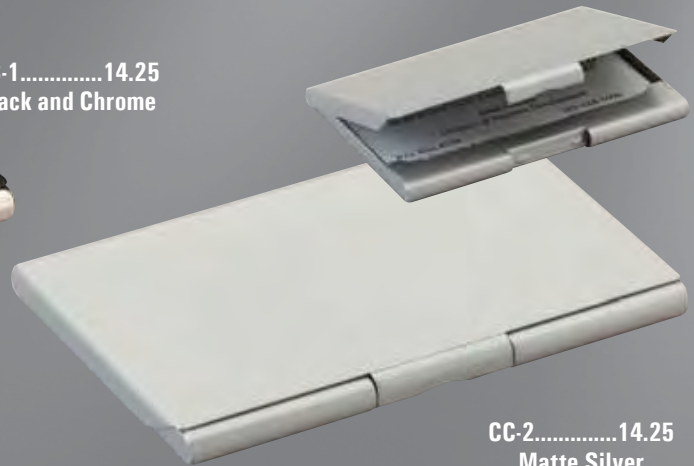

CC-1.....14.25
Black and Chrome

CC-2.....14.25
Matte Silver

Engravable promotional and gifts items.

Capstone Series Pens
engravable heavy weight pens
available in Black, Blue or Red Color