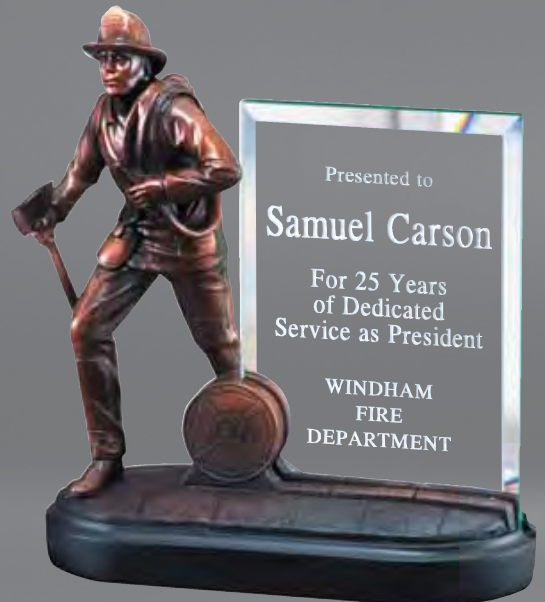

RFB154.....8.....112.25
4" X 6" GLASS

Engravable gift items. Individually boxed.